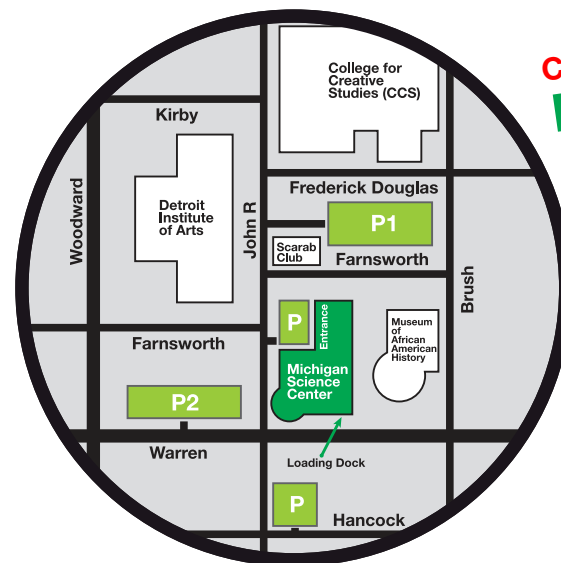

## VENUE DIRECTIONS/PARKING

The Michigan Science Center is located in Midtown Detroit in the cultural center at **5020 John R, Detroit, MI 48202** on the corner of John R St. and Warren Ave.

Centrally located in  
**MIDTOWN  
DETROIT!**

## VENUE RESOURCES